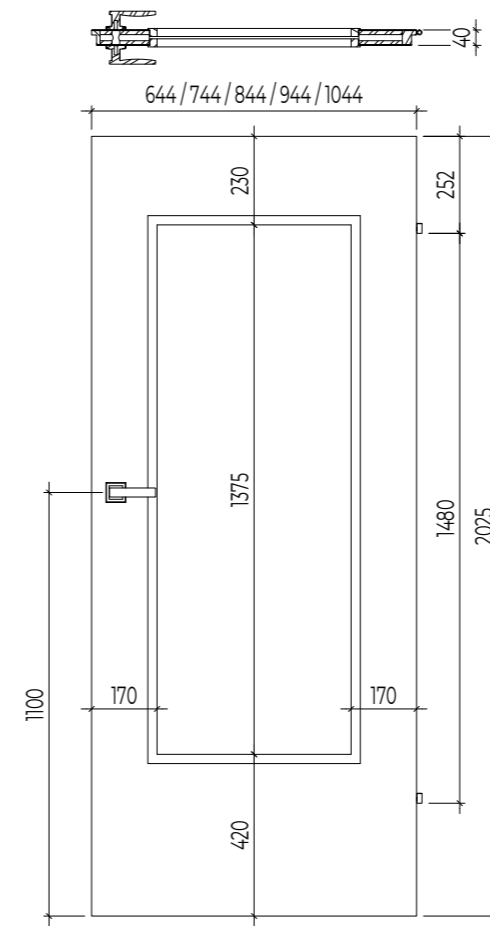

AJTÓ MODERN 05/H & 05/V